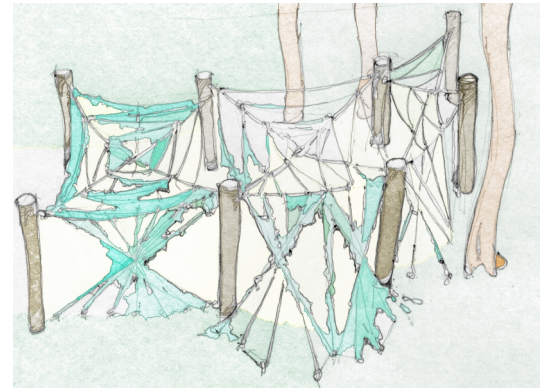

PERGOLAS TO CHENNIES WOODLAND

Where low visual impact is of importance canopies may be formed using fast growing climbing plants over a robust spider's web of cables, carried by timber uprights. Such an arrangement could be woven into, rather than displacing, existing woodlands.

Proposals for shelters to a combined art- trail & Sustrans cycle route, for Chiltern District Council.

Standardised timber uprights are mounted on steel spigots to prevent decay at ground level and to simplify replacement. Note incorporated loop for cycle locks.

Informal seating stumps may be ground fixed or moveable.

Heavy duty sign board for temporary or semi permanent information.