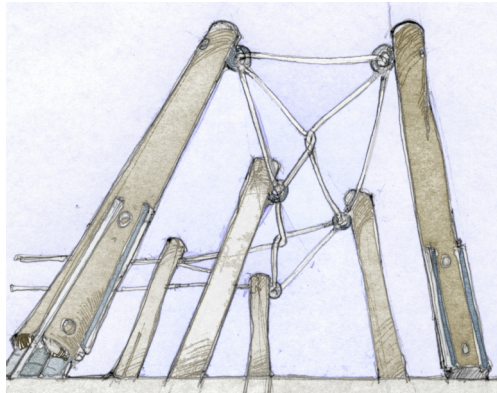

PERGOLAS TO CHENNIES WOODLAND

Where low visual impact is of importance canopies may be formed using fast growing climbing plants over a robust spider's web of cables, carried by timber uprights. Such an arrangement could be woven into, rather than displacing, existing woodlands.

Proposals for shelters to a combined art- trail & Sustrans cycle route, for Chiltern District Council.

Standardised timber uprights are mounted on steel spigots to prevent decay at ground level and to simplify replacement. Note incorporated loop for cycle locks.

Informal seating stumps may be ground fixed or moveable.

Heavy duty sign board for temporary or semi permanent information.