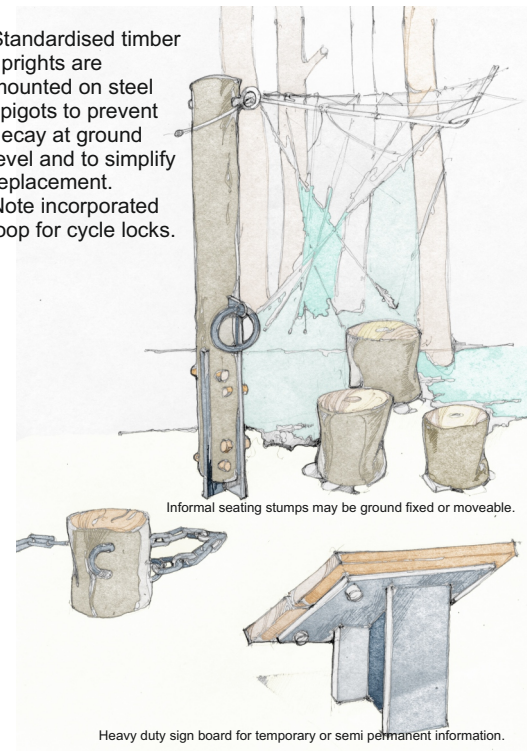

PERGOLAS TO CHENNIES WOODLAND

Where low visual impact is of importance canopies may be formed using fast growing climbing plants over a robust spider's web of cables, carried by timber uprights. Such an arrangement could be woven into, rather than displacing, existing woodlands.

Proposals for shelters to a combined art- trail & Sustrans cycle route, for Chiltern District Council.

Standardised timber uprights are mounted on steel spigots to prevent decay at ground level and to simplify replacement. Note incorporated loop for cycle locks.

Informal seating stumps may be ground fixed or moveable.

Heavy duty sign board for temporary or semi permanent information.