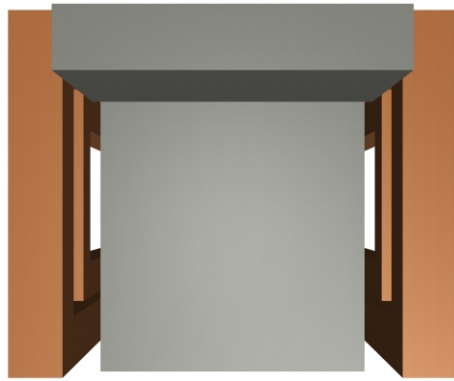

C H A I R W I T H S I D E - W I N G S

Surface for laptop, magazines, coffee, ashtray & fags, MP3 player and other assorted stuff you want close to hand.

Secondary storage space on lower shelf. Unread magazines, CDs, books etc.