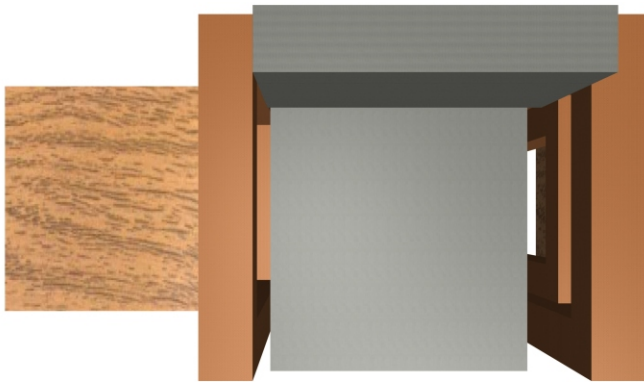

C H A I R W I T H S I D E - W I N G S

Surface for laptop, magazines, coffee, ashtray & fags, MP3 player and other assorted stuff you want close to hand.

Secondary storage space on lower shelf. Unread magazines, CDs, books etc.